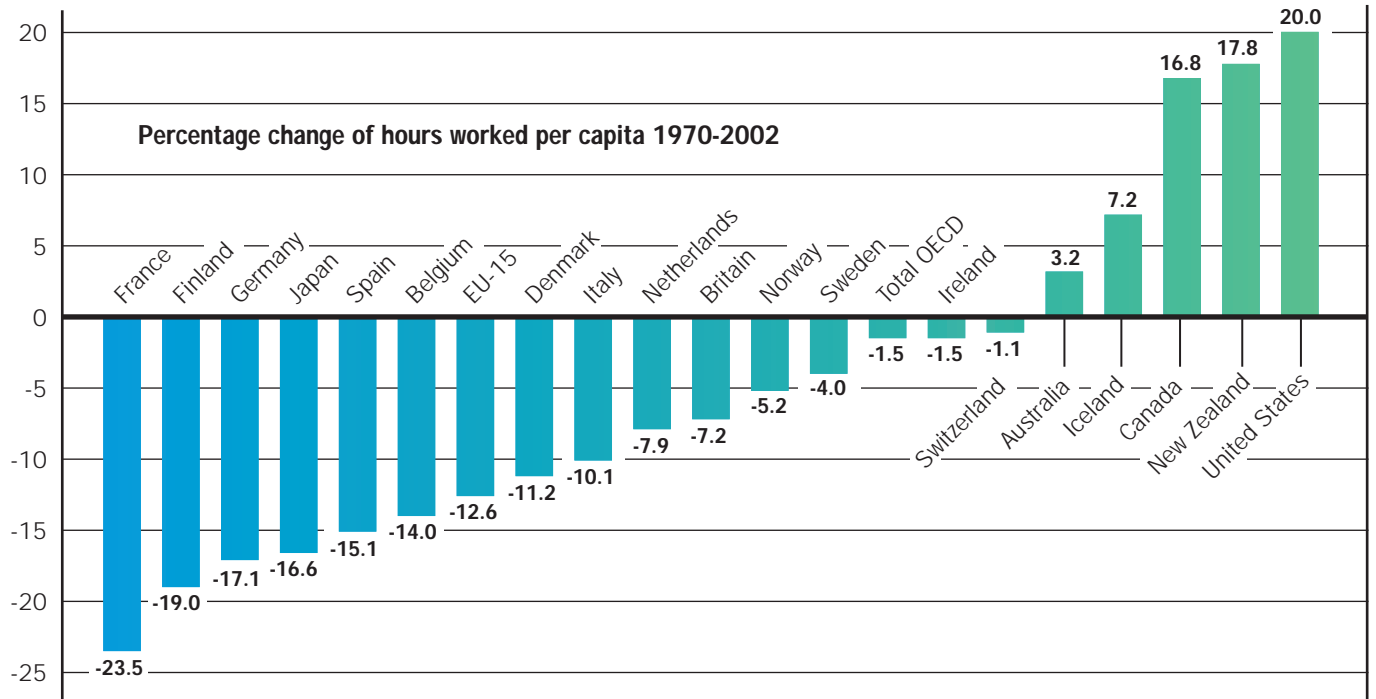

# Trends in hours worked per capita have diverged since 1970

Source: OECD Employment Outlook, 2004.

SCOTT WALLACE - STAFF