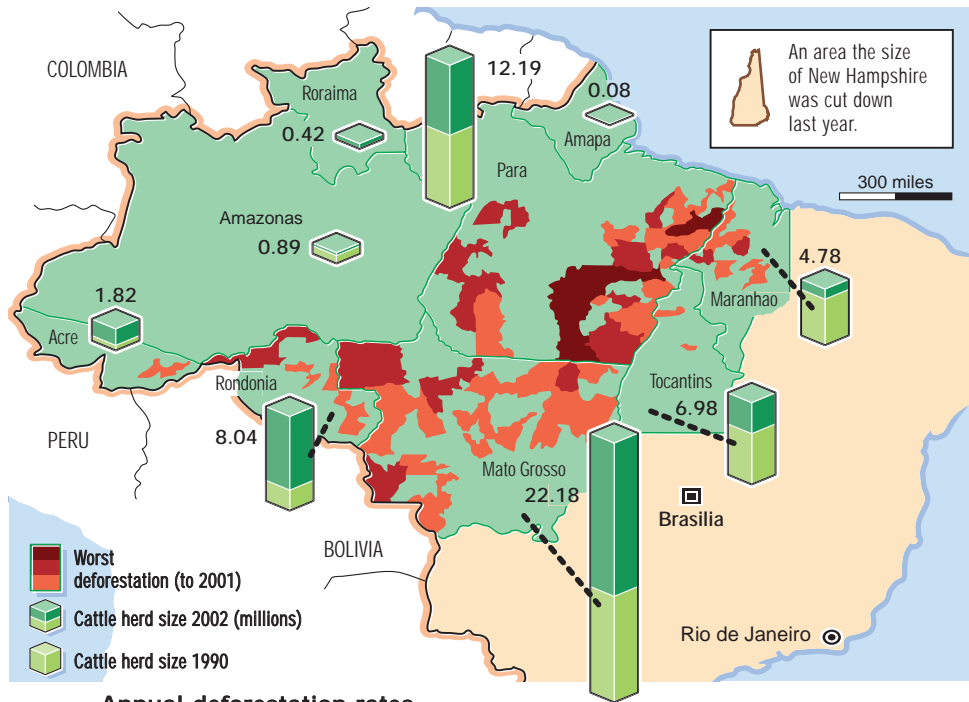

DEFORESTATION IN BRAZIL

Booming Brazilian beef exports are one reason behind a sharp rise in Amazon jungle deforestation.

Source: Centre for International Forestry Research; Reuters

* two-year average