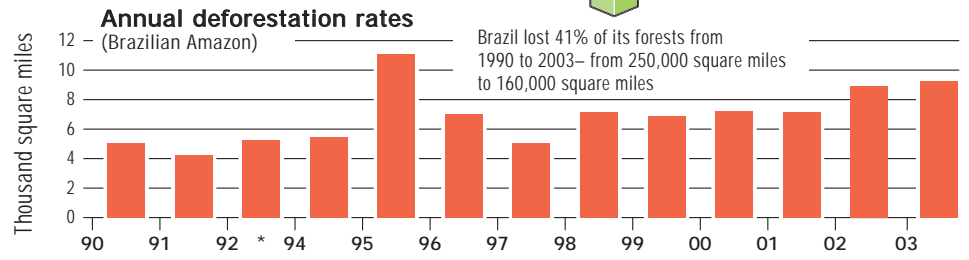

DEFORESTATION IN BRAZIL

Booming Brazilian beef exports are one reason behind a sharp rise in Amazon jungle deforestation.

Source: Centre for International Forestry Research; Reuters

* two-year average